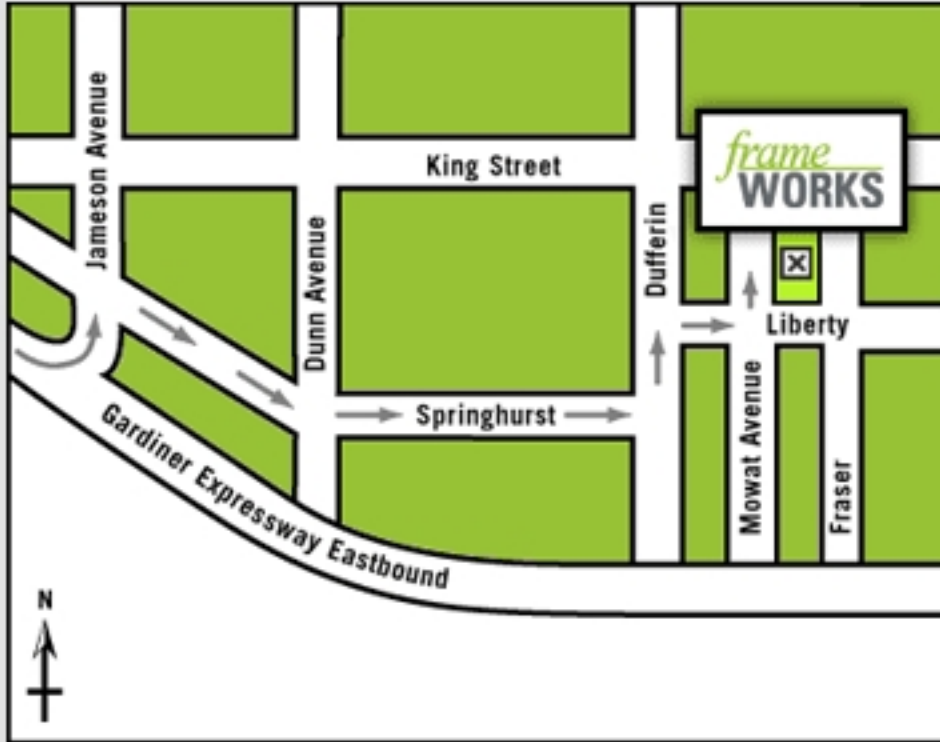

## Coming From the West on the Eastbound Gardiner

- Take Jameson exit off Gardiner Expressway
- Go North on Jameson Ave
- Turn right on Springhurst Ave
- Turn left on Dufferin
- Turn right on Liberty
- Turn left on Mowat Avenue

## Alternate From the West

- Take Jameson Exit off Gardiner Expressway
- Follow Lake Shore Blvd to CNE grounds entrance
- Follow road thru CNE until you reach Dufferin Avenue
- Go North on Dufferin
- Turn right on Liberty

## Parking

Paid parking can be found on either side of the Frameworks building.